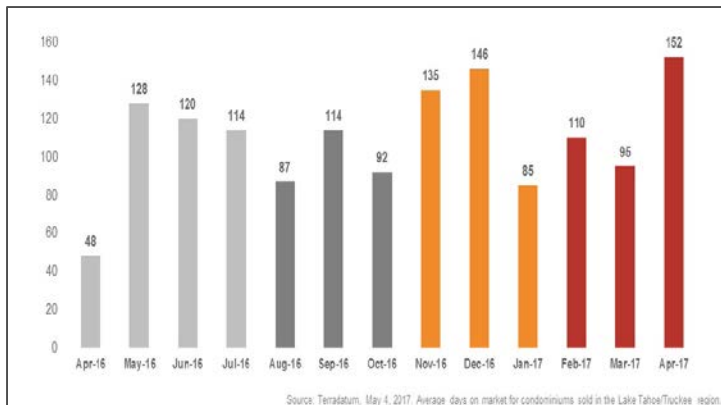

Lake Tahoe/Truckee Condominiums

Monthly Real Estate Update *(as of May 4, 2017)*

Median Sales Price

Months' Supply of Inventory

Average Days on Market

Sales Price as % of Original Price