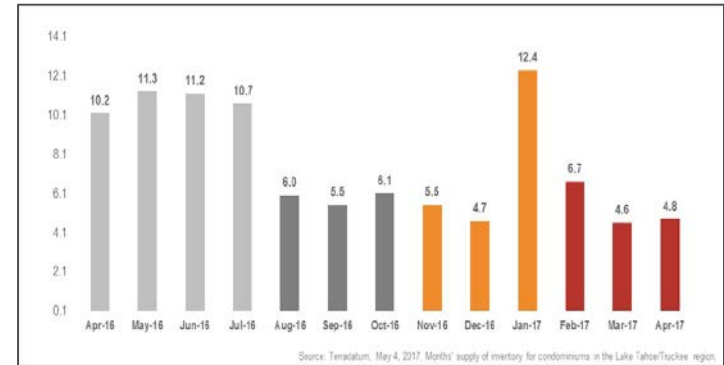

Lake Tahoe/Truckee Condominiums

Monthly Real Estate Update *(as of May 4, 2017)*

Median Sales Price

Months' Supply of Inventory

Average Days on Market

Sales Price as % of Original Price