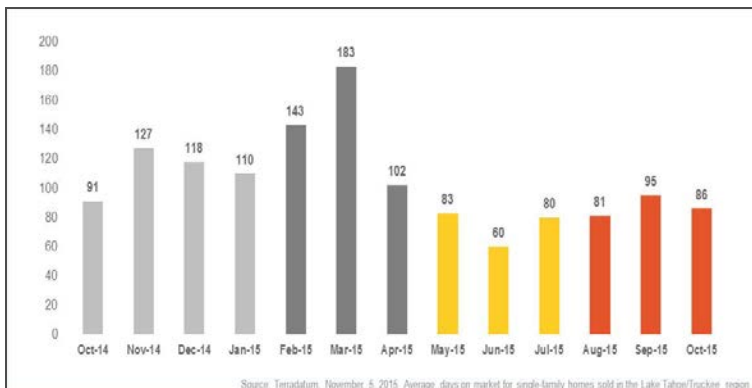

Lake Tahoe/Truckee Single-Family Homes

Monthly Real Estate Update *(as of November 5, 2015)*

Median Sales Price

Months' Supply of Inventory

Average Days on Market

Sales Price as % of Original Price