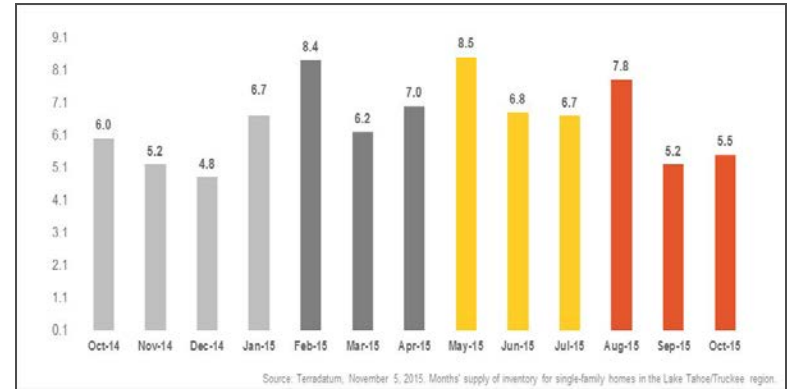

Lake Tahoe/Truckee Single-Family Homes

Monthly Real Estate Update *(as of November 5, 2015)*

Median Sales Price

Months' Supply of Inventory

Average Days on Market

Sales Price as % of Original Price