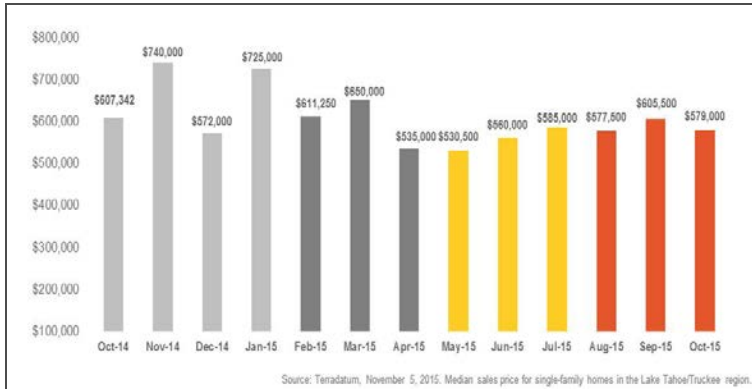

Lake Tahoe/Truckee Single-Family Homes

Monthly Real Estate Update *(as of November 5, 2015)*

Median Sales Price

Months' Supply of Inventory

Average Days on Market

Sales Price as % of Original Price