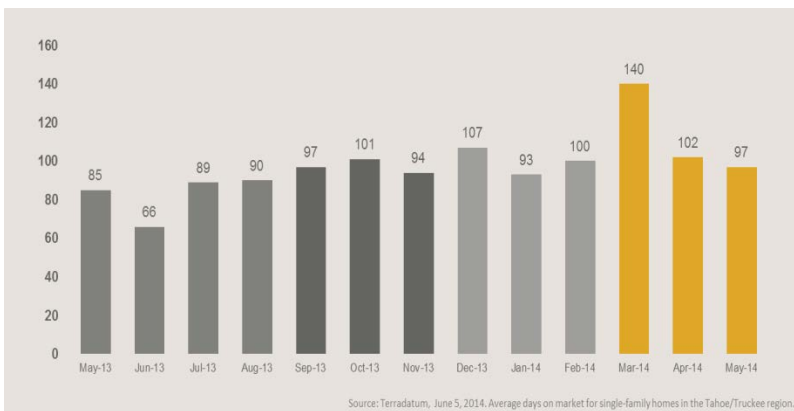

Tahoe/Truckee Single-Family Homes

MONTHLY MARKET UPDATE

as of June 5, 2014

Median Sales Price

Months' Supply of Inventory

Average Days on Market

Sales Price as % of Original Price