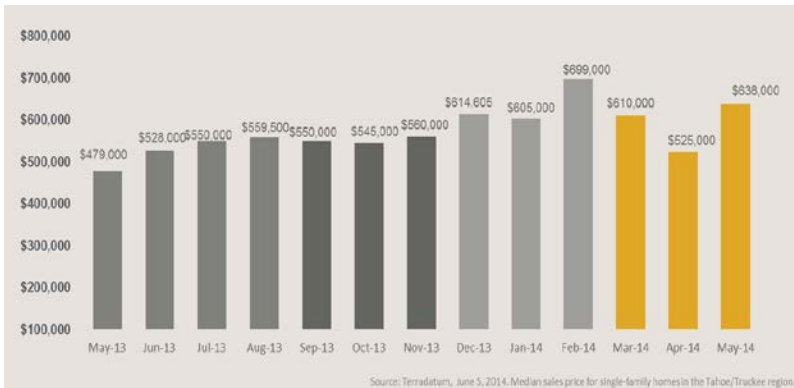

Tahoe/Truckee Single-Family Homes

MONTHLY MARKET UPDATE

as of June 5, 2014

Median Sales Price

Months' Supply of Inventory

Average Days on Market

Sales Price as % of Original Price