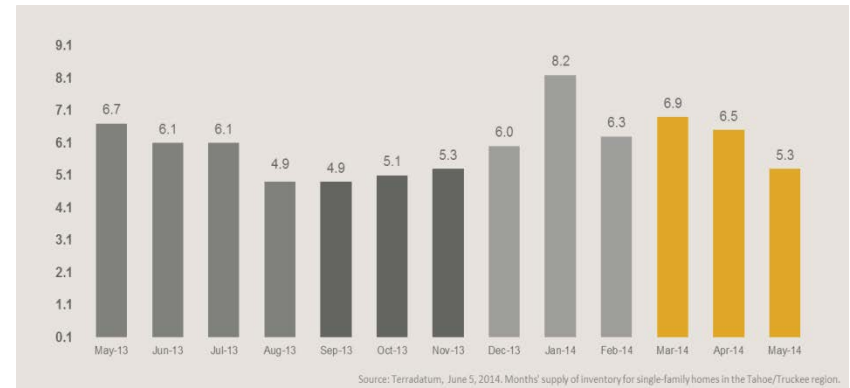

Tahoe/Truckee Single-Family Homes

MONTHLY MARKET UPDATE

as of June 5, 2014

Median Sales Price

Months' Supply of Inventory

Average Days on Market

Sales Price as % of Original Price