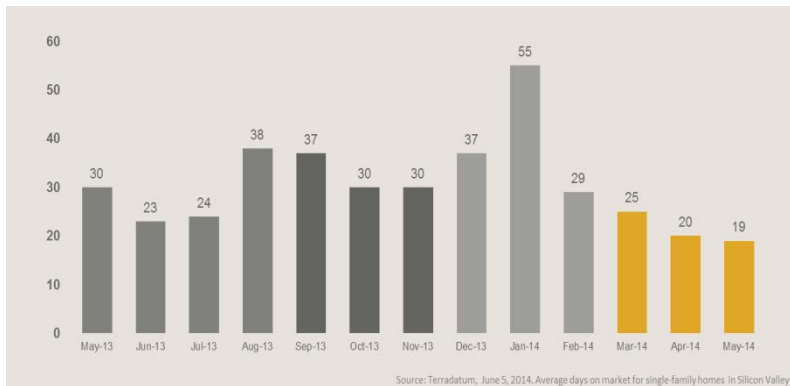

as of June 5, 2014

Median Sales Price

Months' Supply of Inventory

Average Days on Market

Sales Price as % of Original Price