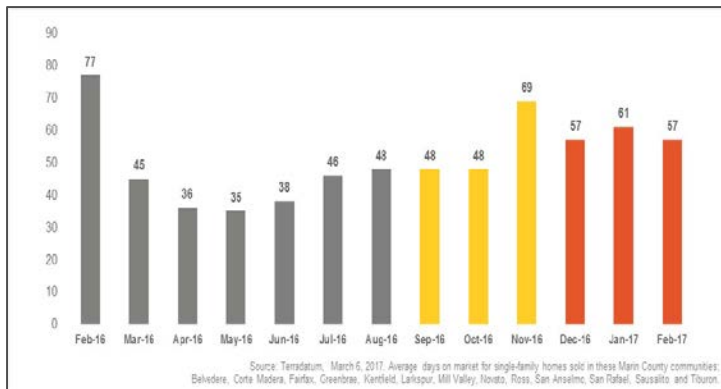

Marin County

Monthly Real Estate Update *(as of March 6, 2017)*

Median Sales Price

Months' Supply of Inventory

Average Days on Market

Sales Price as % of Original Price