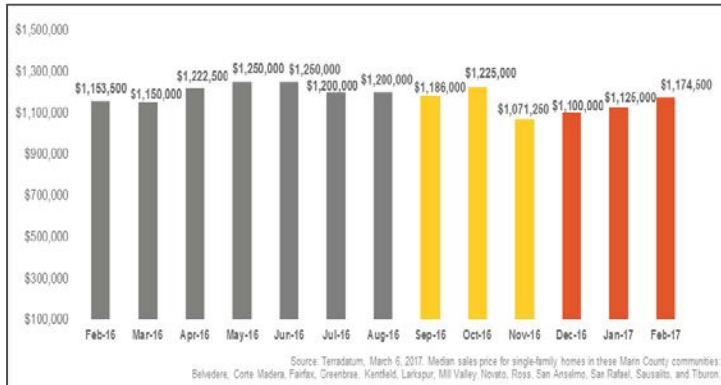

Marin County

Monthly Real Estate Update *(as of March 6, 2017)*

Median Sales Price

Months' Supply of Inventory

Average Days on Market

Sales Price as % of Original Price