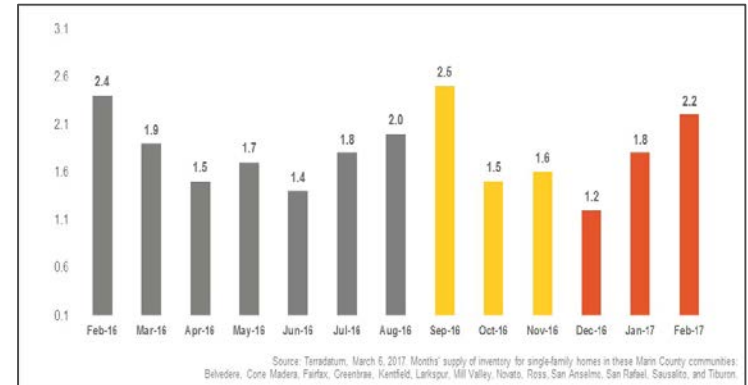

Marin County

Monthly Real Estate Update *(as of March 6, 2017)*

Median Sales Price

Months' Supply of Inventory

Average Days on Market

Sales Price as % of Original Price